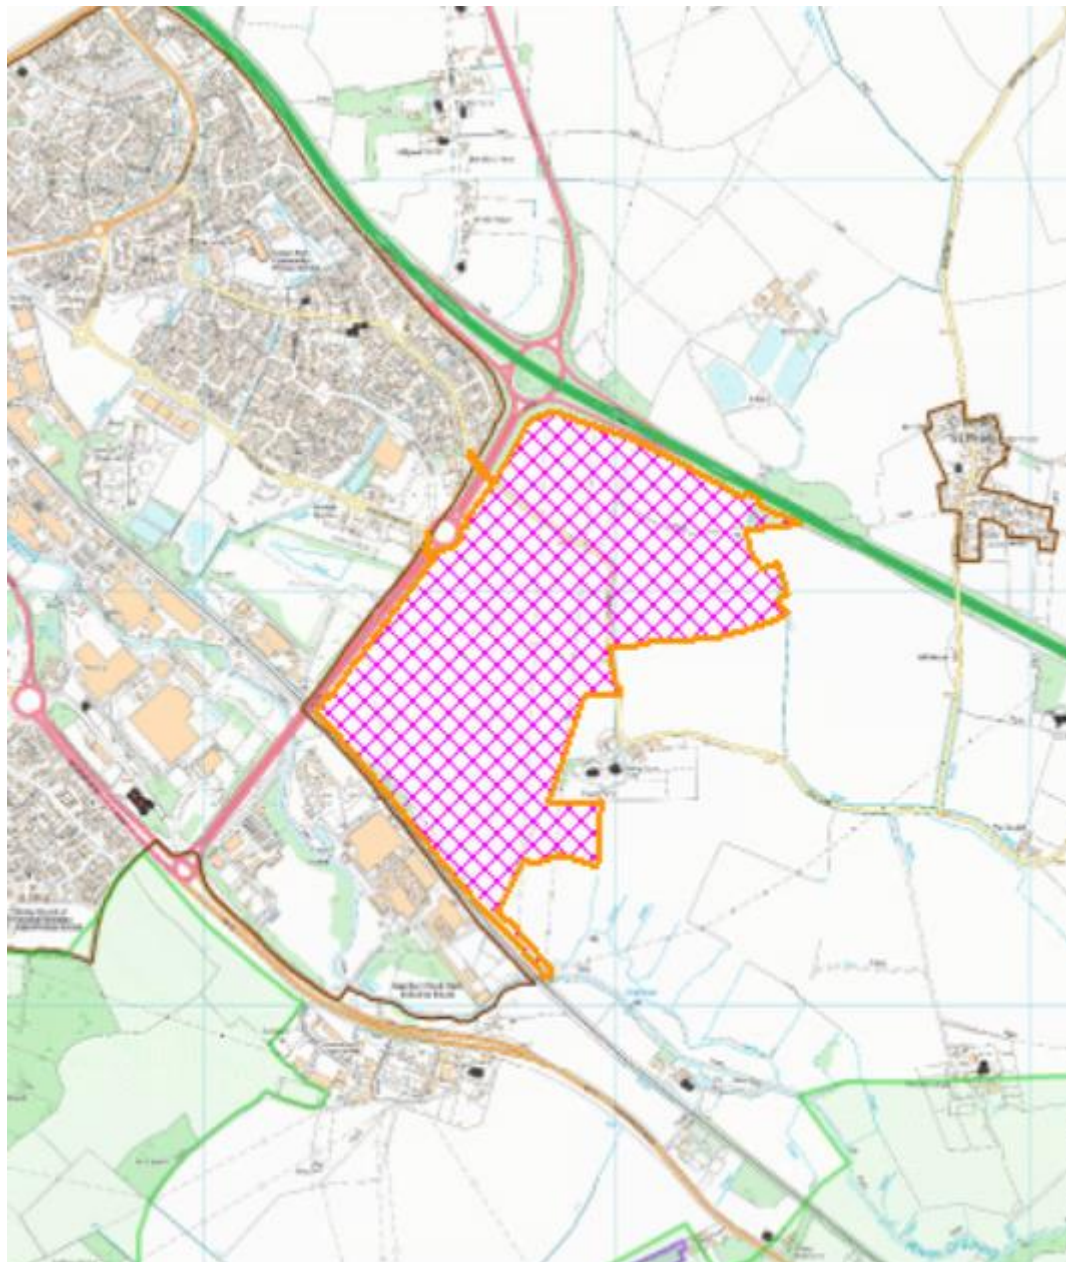

Application No: DC/23/03318

Parish: Creeting St Peter/Stowmarket

Location: Gateway 14, Gateway Boulevard

© Crown copyright and database rights 2021 Ordnance Survey 0100017810 & 0100023274.